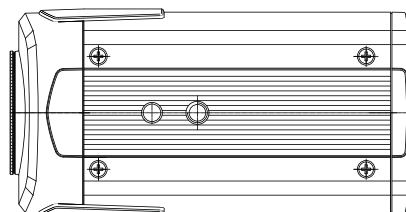

Schematic

ARGUS Security Technologies Inc.
1280 Kempar Ave.
Madison Heights, MI 48071
Phone: 248.398.9888
Fax: 248.398.9887
www.argussecuritytech.com