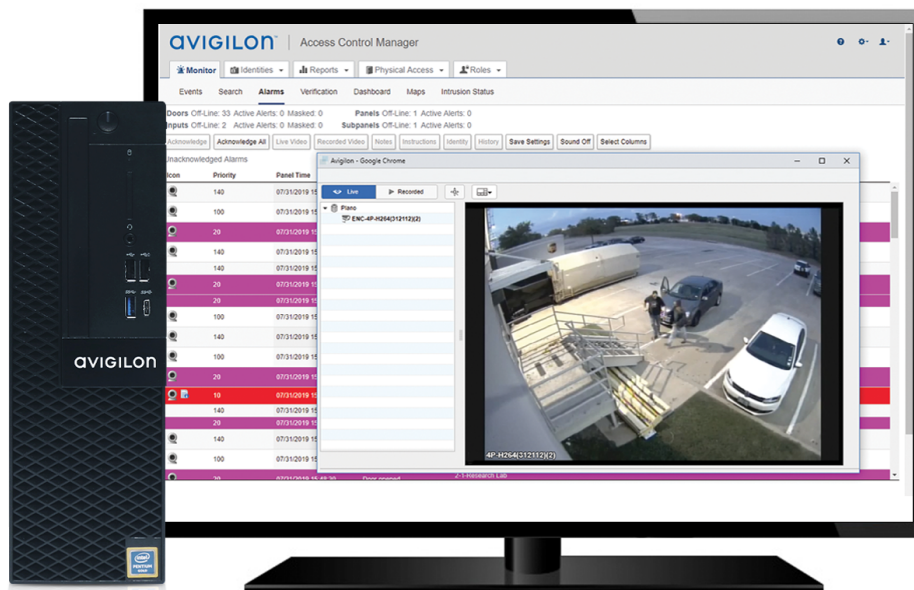

AVIGILON ACCESS CONTROL MANAGER™ 6 PROFESSIONAL

Avigilon Access Control Manager (ACM) Professional is a web-based, access control network appliance designed for small to medium-sized installations, with up to 32 readers. Intuitive and easy to use, the ACM™ Professional System simplifies access control with a cost-effective, all-in-one appliance.

Unlike legacy, client/server-based access control systems, Access Control Manager Professional is accessible anytime, anywhere from any device that has a web browser, including Firefox, Safari, Chrome™, or Edge. Manage facility access privileges quickly and easily from any location without being tied to a dedicated client workstation or paying for individual software licenses per user.

FEATURES

OPEN ARCHITECTURE

Leverages open field hardware investments.

SCALABILITY

Desktop machine offers an ideal starting point for smaller businesses with the flexibility to expand as needs change.

SMALL FORM FACTOR

Small footprint with powerful performance installs into compact spaces with limited power consumption requirements.

TURNKEY SOLUTION

All-in-one appliance pre-installed with Access Control Manager software from Avigilon.

COST-EFFECTIVE

Provides smaller businesses with powerful features at a lower cost of ownership.

EASY INTEGRATION WITH EXISTING SYSTEMS

Seamless integration with existing IT, logistical and physical security systems.